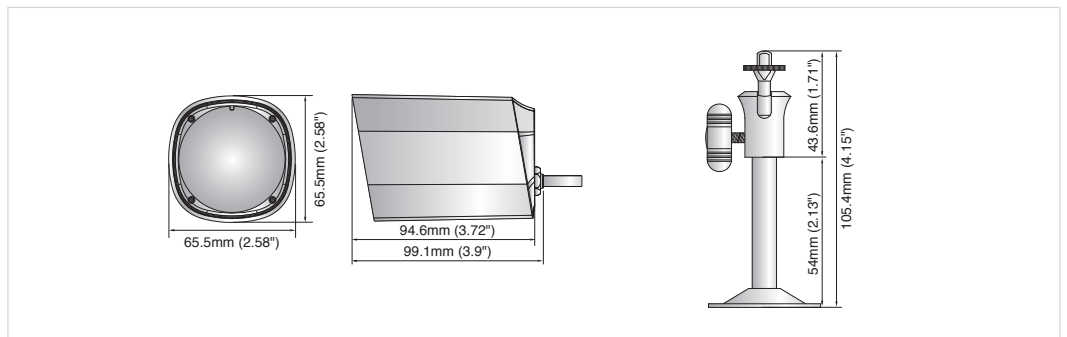

Dimensions

Unit : mm (inch)