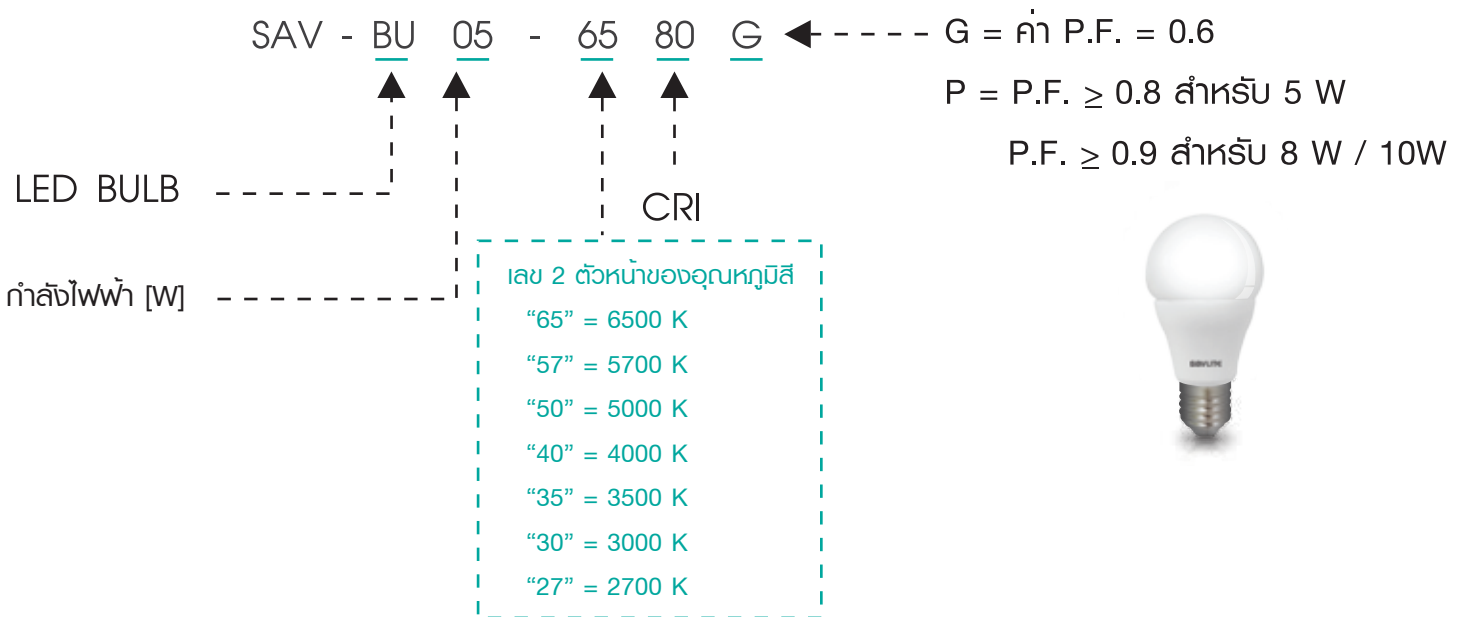

LED Bulb 10 W

- | | |
|---------------------------------|---|
| จำนวน 9 LED
[WW] [CW] | High pf
จำนวน 9 LED
[WW] [CW] |
| ● Lumen 792/919 | ● Lumen 792/919 |
| ● CCT 2700/6500 | ● CCT 2700/6500 |
| ● Lifetime 30,000 Hours. | ● Lifetime 30,000 Hours. |
| ● CRI ≥ 80 | ● CRI ≥ 80 |
| | ● P.F. ≥ 0.9 |

Energy Saving 88.33 %

LED BULB

การระบุ ชื่อรุ่น LED Bulb

MODEL	POWER	LUMEN	CCT	CRI	P.F.
SAV-BU05-6580G	5 W	408	6500 K	80	0.6
SAV-BU05-6580P	5 W	408	6500 K	80	0.8
SAV-BU05-2780G	5 W	352	2700 K	80	0.6
SAV-BU05-2780P	5 W	352	2700 k	80	0.8